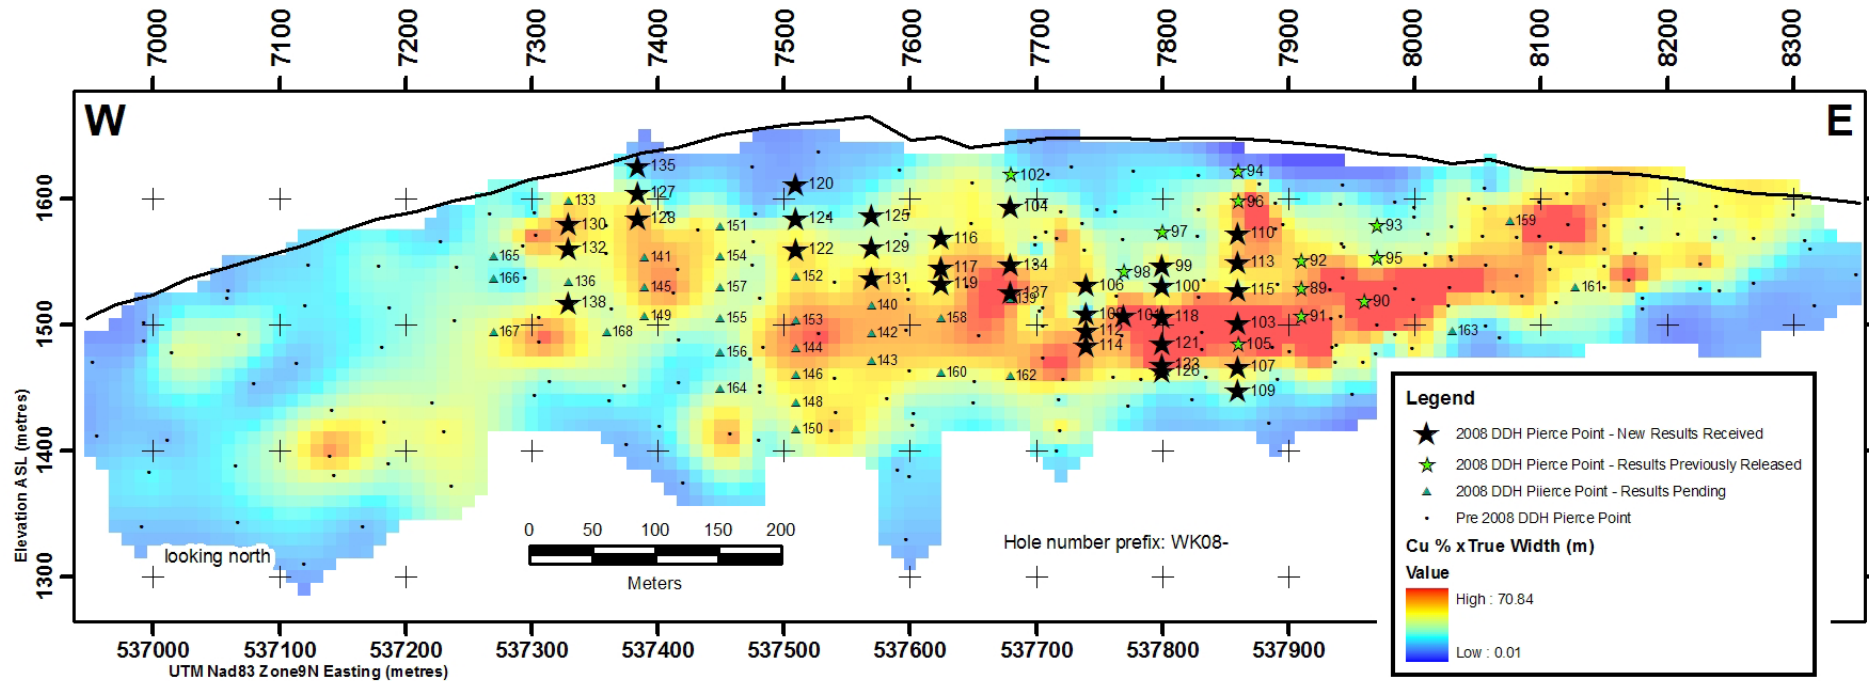

### Kutcho Main Deposit Vertical Long-section

To accompany Sherwood News Release of September 2, 2008.