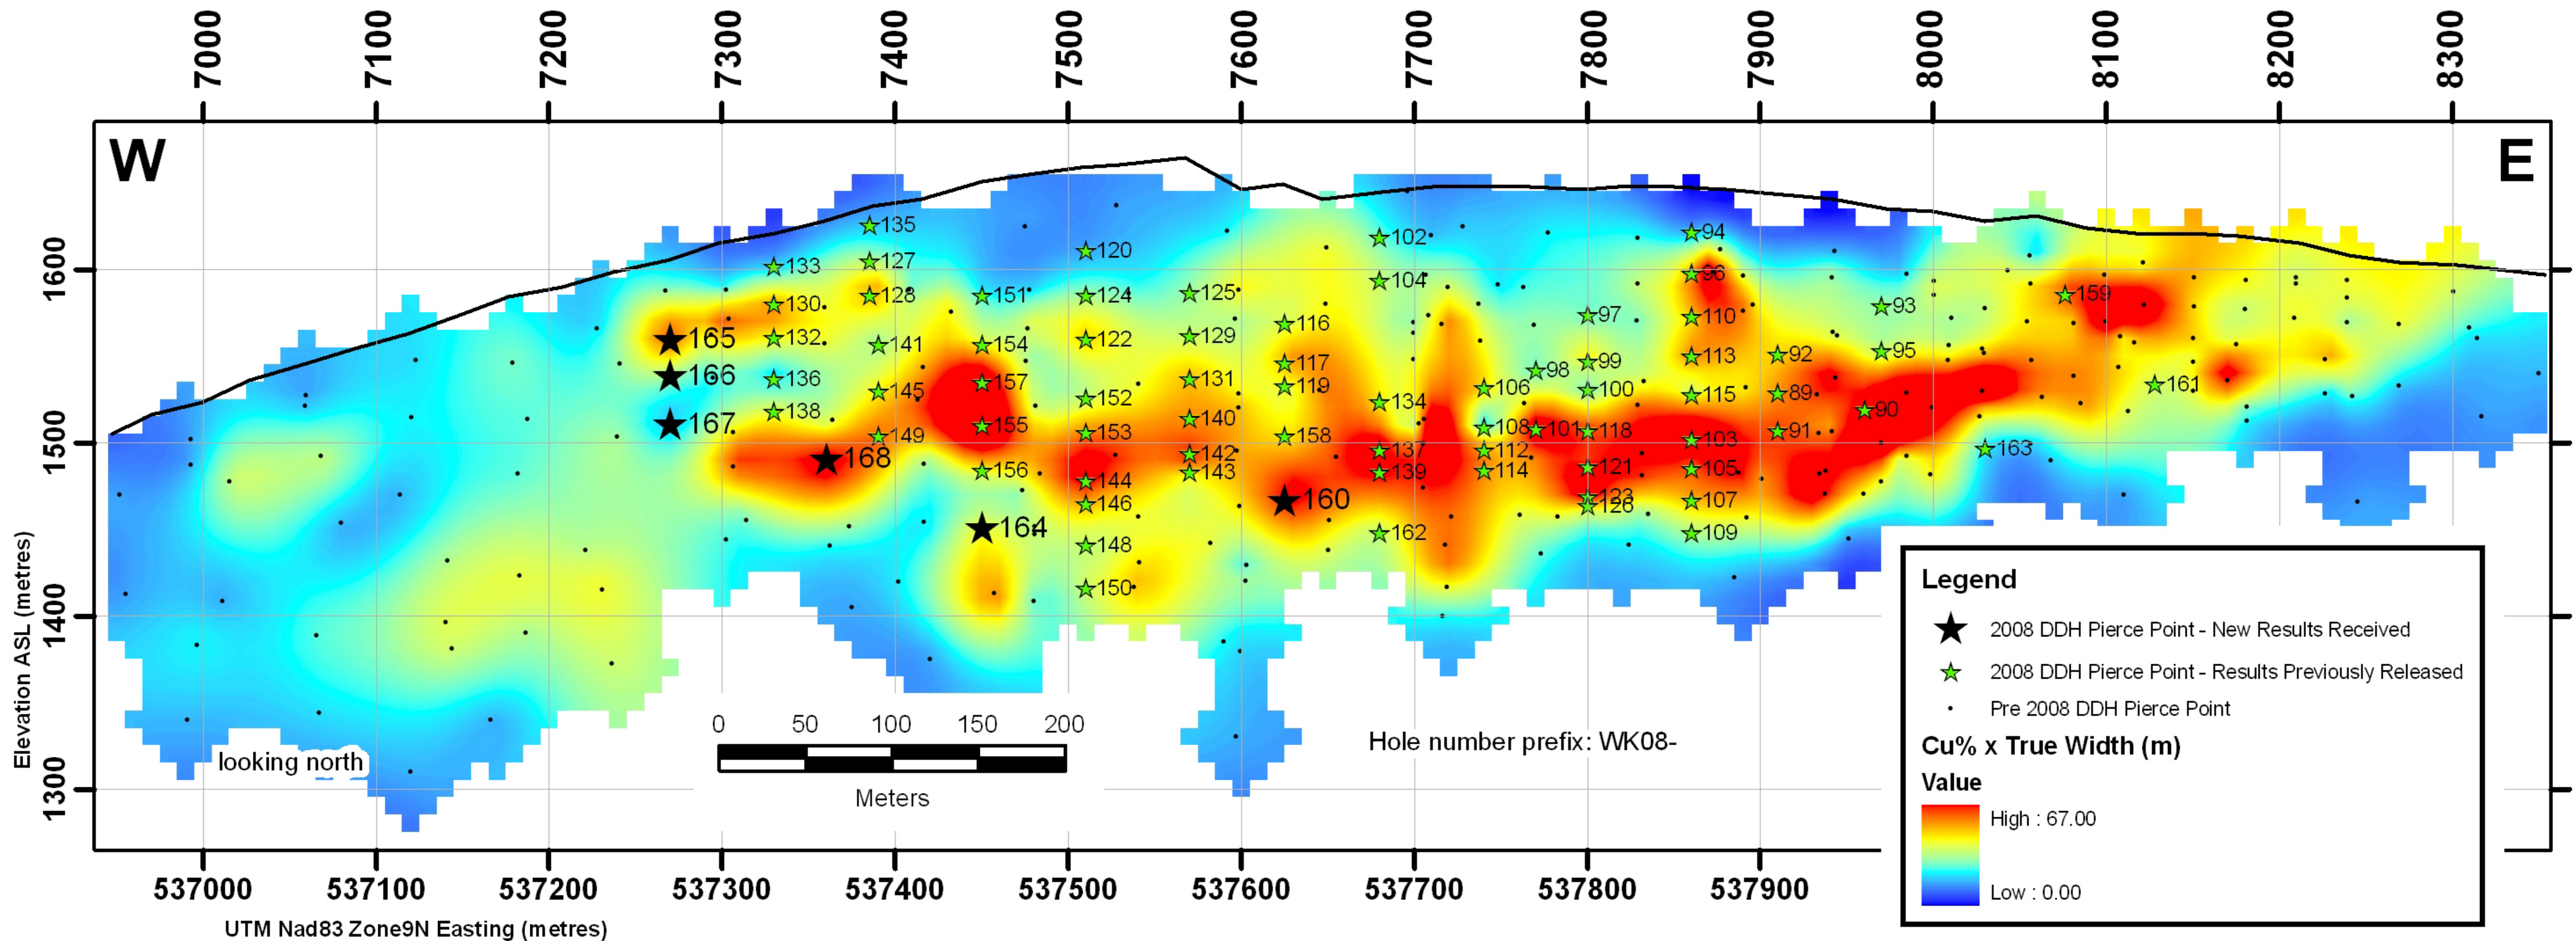

Kutcho Main Deposit Vertical Long-section Including 2008 Drilling

To accompany Sherwood News Release of November 13, 2008.